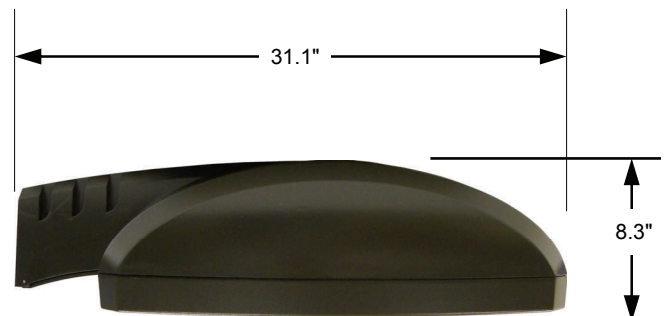

Dimensions