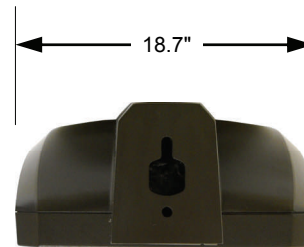

Dimensions

PM860RP Round Pole Adapter