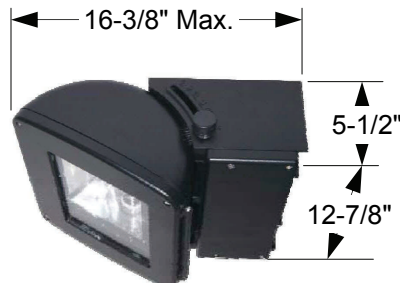

Mounting Options