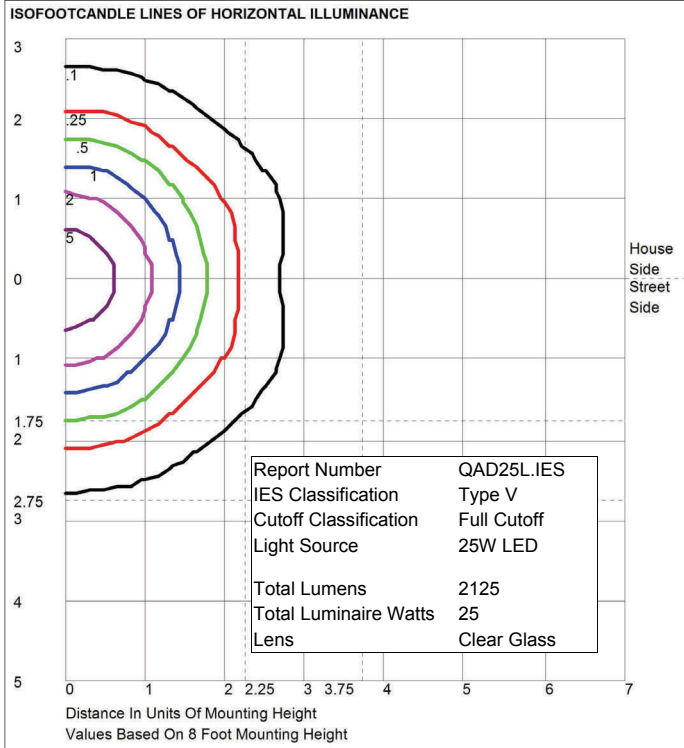

Pegasus LED Series
Design QAD Wall / Pole Mount Luminaire
 25 Watt, 50 Watt or 90 Watt Super Bright White LED
 Up To 80,000 Hour Average Rated Life

Ordering Information

Catalog Number	Watts	Light Source
QAD25L	25	Super Bright LED
QAD50L	50	Super Bright LED
QAD90L	90	Super Bright LED