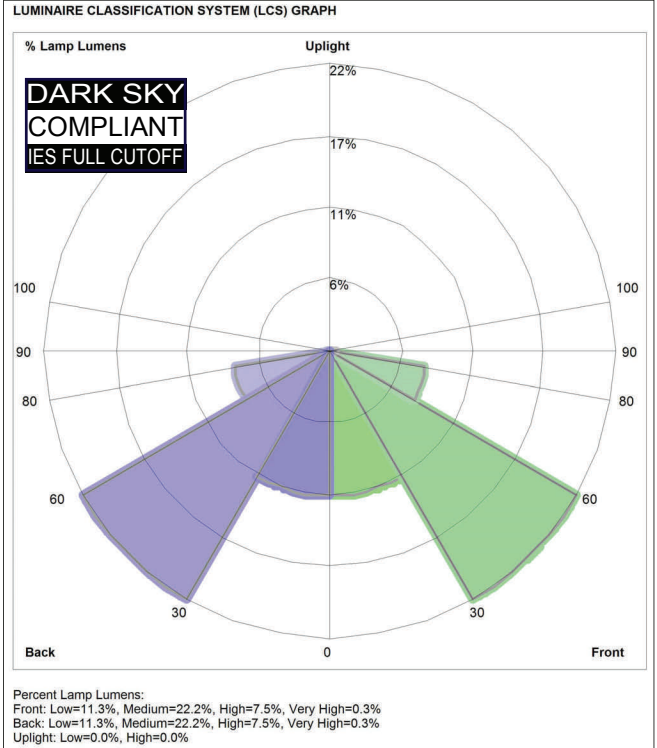

Lumen Tech

Lighting, Inc.

Pegasus LED Series Design QAD Wall / Pole Mount Luminaire 25 Watt, 50 Watt or 90 Watt Super Bright White LED Up To 80,000 Hour Average Rated Life

THINK GREEN WITH LED LIGHTING

LED's (Light Emitting Diodes) are more efficient than traditional H.I.D. (High Intensity Discharge) light sources consuming as much as 75% less energy.

H.I.D. Light sources (Metal Halide and High Pressure Sodium) are rated at 10,000 to 20,000 hours useful life. LED's are rated up to 80,000 hours providing much lower maintenance costs.

LED fixtures providing better energy efficiency and a better quality of useable light.

Light Source: Super bright white 25W, 50W or 90W LED array with cast aluminum heat sink 3500K or 4100K color temp. 120V—277V LED driver.

Finish: Bronze, black, white or gray detergent cleaned, prime coated. Chip resistant powder urethane polyester coating.

Pegasus LED Series
Design QAD Wall / Pole Mount Luminaire
 25 Watt, 50 Watt or 90 Watt Super Bright White LED
 Up To 80,000 Hour Average Rated Life

Ordering Information

Catalog Number	Watts	Light Source
QAD25L	25	Super Bright LED
QAD50L	50	Super Bright LED
QAD90L	90	Super Bright LED